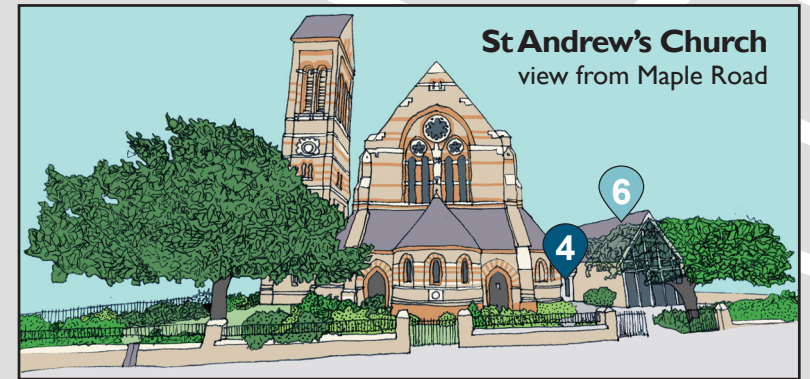

St Andrew's Church
view from Maple Road

Bus Stops
281, 662, K2, K4

Bus Stops
71, 281, 465, 514, 515, 671, 965, K1, K2, K3, 65